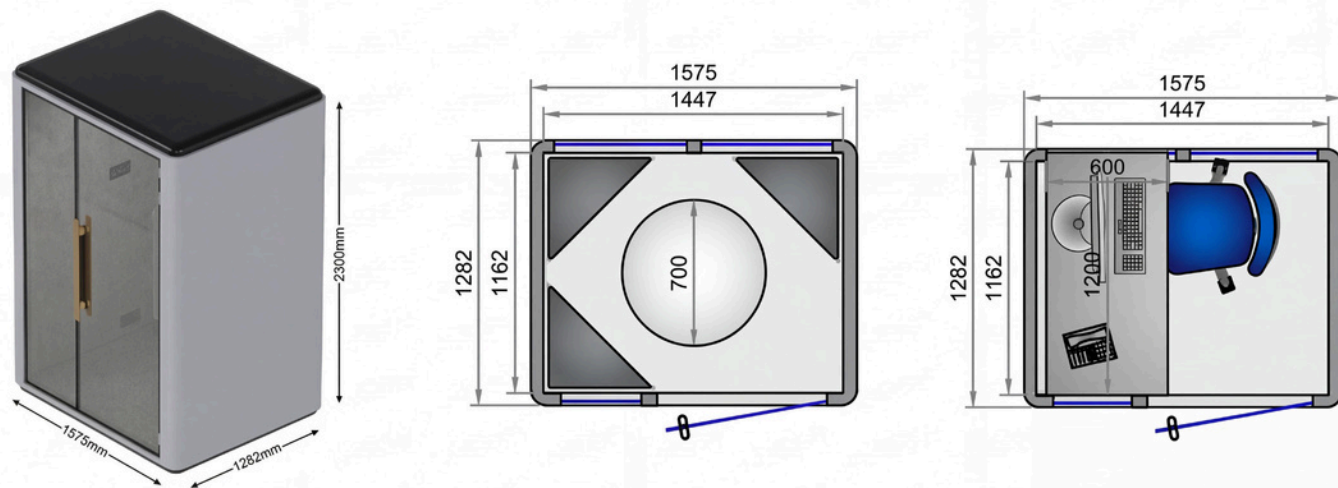

Finishes

POD FINISHES

HANDLE FINISHES

Features

- Single occupancy quiet space for use with a desk
- Static or dynamic mode for easy relocation as standard
- Noise Reduction 31db ISO 23551-1:2020 equivalent SGS
- Automatic sensor
- Dual circulation fresh air system with HEPA 13 filter. Isothermal pressure preset
- Double power socket with 1USB A and 1 USB C 20W fast charge socket as standard
- 10mm glass door with magnetic closure
- Choice of door pull handle: Scandi Wood or Brushed Steel
- Available in 3 colours: White/Black/Pebble grey
- Frame is 6063-TS Recycled Aluminum alloy overlaid with formed curved corner high quality cold rolled steel
- Interior clad with recycled PET light grey acoustic panels.
- Floor clad with anthracite carpet
- Supplied without furniture as standard

Dimensions

ZENO HYBRID PLUS

1-4 person booth

A spacious, acoustically balanced workspace that supports focused work, and flexible collaboration.

The Zeno Hybrid Plus builds on the elegance and functionality of the Zeno Hybrid Pod, offering an expanded interior that accommodates up to four people comfortably. Whether used as a compact meeting room, a collaborative project space, or an enhanced personal workstation, Hybrid Plus adapts effortlessly to the evolving needs of modern teams.