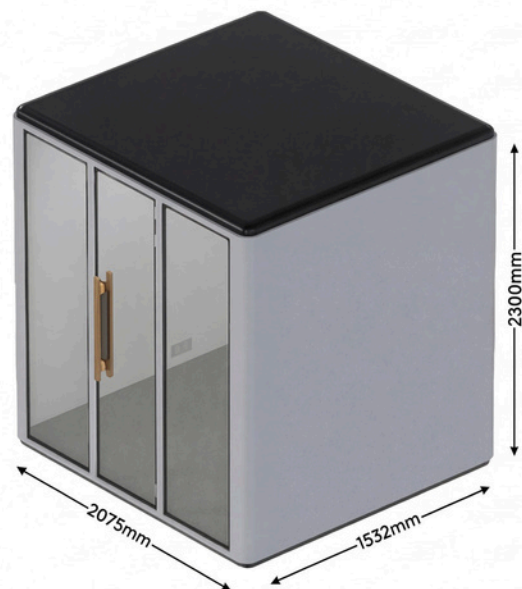

Finishes

POD FINISHES

HANDLE FINISHES

Features

- Space for up to 4 people
- Fully relocatable door on either the left or right side. Central as standard.
- Static or dynamic mode for easy relocation as standard
- Noise Reduction 31 db ISO 23551-1:2020 equivalent SGS
- Automatic sensor
- Dual circulation fresh air system with HEPA 13 filter. Isothermal pressure preset
- Double power socket with 1 USB A and 1 USB C 20W fast charge socket as standard
- 10mm glass door with magnetic closure
- Choice of doorpull handle: Scandi Wood or Brushed Steel
- Available in 3 colours: White/Black/Pebble grey
- Frame is 6063-TS Recycled Aluminum alloy overlaid with formed curved corner high quality cold rolled steel
- Interior clad with recycled PET light grey acoustic panels.
- Floor clad with anthracite carpet
- Supplied without furniture as standard

Dimensions