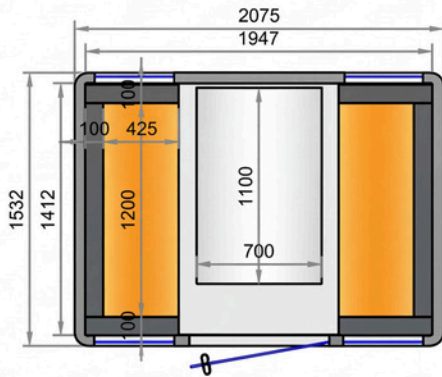

Finishes

POD FINISHES

HANDLE FINISHES

Features

- Space for up to 4 people
- Fully relocatable door on either the left or right side. Central as standard.
- Static or dynamic mode for easy relocation as standard
- Noise Reduction 31 db ISO 23551-1:2020 equivalent SGS
- Automatic sensor
- Dual circulation fresh air system with HEPA 13 filter. Isothermal pressure preset
- Double power socket with 1 USB A and 1 USB C 20W fast charge socket as standard
- 10mm glass door with magnetic closure
- Choice of doorpull handle: Scandi Wood or Brushed Steel
- Available in 3 colours: White/Black/Pebble grey
- Frame is 6063-TS Recycled Aluminum alloy overlaid with formed curved corner high quality cold rolled steel
- Interior clad with recycled PET light grey acoustic panels.
- Floor clad with anthracite carpet
- Supplied without furniture as standard

Dimensions

**20 Orion Business Campus,
Northwest Business Park,
Ballycoolin, Dublin
D15 DK61**

Tel: +353 (0)1 8392232

ZENO PODS

PHONE: +353 (0)1 8392232

EMAIL: sales@paperpunch.ie

WEB: www.paperpunch.ie