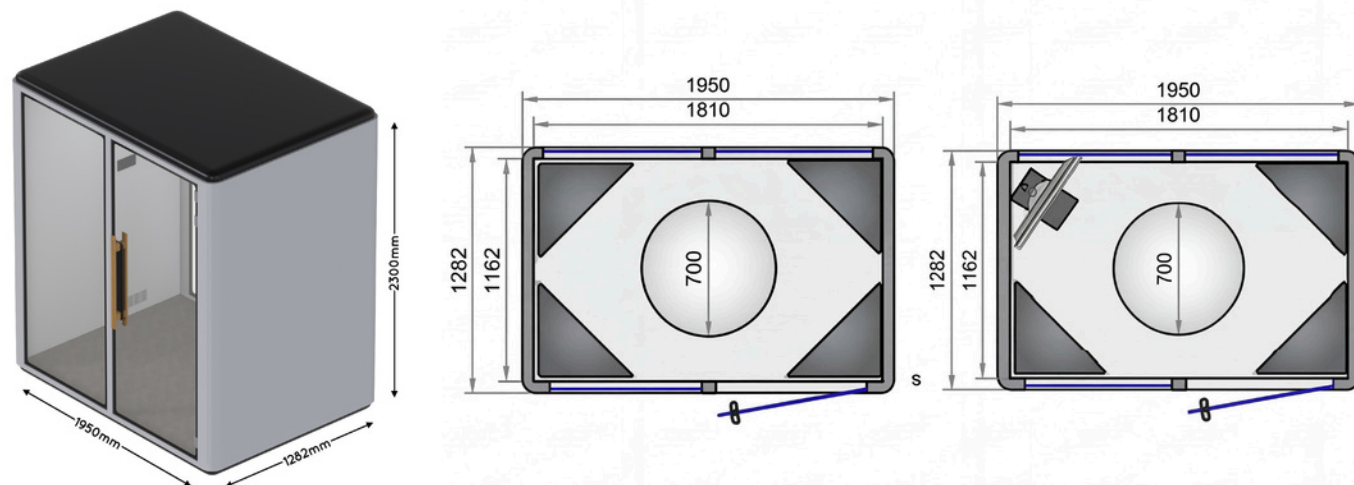

- Space for up to 4 people
- Static or dynamic mode for easy relocation as standard
- Noise Reduction 31 db ISO 23551-1:2020 equivalent SGS
- Automatic sensor
- Dual circulation fresh air system with HEPA 13 filter. Isothermal pressure preset
- Double power socket with 1 USB A and 1 USB C 20W fast charge socket as standard
- 10mm glass door with magnetic closure
- Choice of doorpull handle: Scandi Wood or Brushed Steel
- Available in 3 colours: White/Black/Pebble grey
- Frame is 6063-TS Recycled Aluminum alloy overlaid with formed curved corner high quality cold rolled steel
- Interior clad with recycled PET light grey acoustic panels.
- Floor clad with anthracite carpet
- Supplied without furniture as standard

Dimensions

ZENO 4 PERSON

4 person booth

A generous, acoustically refined meeting pod designed to bring people together, clarity, comfort and connection all in one beautifully crafted space.

The Zeno 4-Person Pod extends the Zeno family into a larger, shared environment that accommodates up to four people with ease. With ample room for a sofa, table, or tailored meeting furniture, it transforms open-plan offices into versatile hubs for collaboration, private discussions, focused teamwork, or quiet group work.