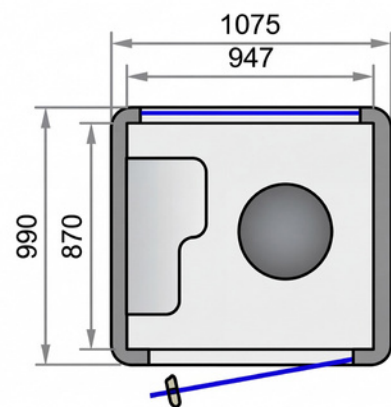

Dimensions